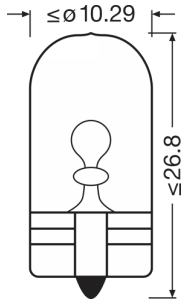

Product datasheet

Technical data

Product information

Application (Category and Product specific)	Auxiliary lamp
---	----------------

General Product Information

Global order reference	2827DC
------------------------	--------

Electrical Data

Power input	5 W
Nominal voltage	12.0 V
Nominal wattage	5 W
Test voltage	13.5 V
Power input tolerance	±10 %

Photometric Data

Nominal luminous flux	30 lm
Luminous flux tolerance	±20 %

Physical Attributes & Dimensions

Diameter	10.0 mm
Product weight	1.35 g
Length	26.8 mm
Lamp base	W2.1x9.5d

Lifetime Data

Lifespan B3	200 hr
Lifespan Tc	500 hr

Product datasheet

Capabilities

Technology	AUX
------------	-----

Certificates & standards

Logistical Data

Product code	Product description	Packaging unit (Pieces/Unit)	Dimensions (length x width x height)	Volume	Gross weight
4008321972750	DIADEM CHROME WY5W	Blister 2	135 mm x 95 mm x 13 mm	0.22 dm ³	14.00 g
4008321972767	DIADEM CHROME WY5W	Shipping carton box 20	137 mm x 80 mm x 103 mm	1.13 dm ³	112.00 g
4052899417953	DIADEM CHROME WY5W	Blister 2	135 mm x 95 mm x 13 mm	0.22 dm ³	14.00 g
4052899417960	DIADEM CHROME WY5W	Shipping carton box 20	140 mm x 105 mm x 146 mm	2.15 dm ³	187.00 g
4062172394758	DIADEM CHROME WY5W	BLI ECO 2	95 mm x 17 mm x 135 mm	0.22 dm ³	14.00 g
4062172394765	DIADEM CHROME WY5W	Shipping carton box 20	142 mm x 104 mm x 104 mm	1.54 dm ³	170.00 g