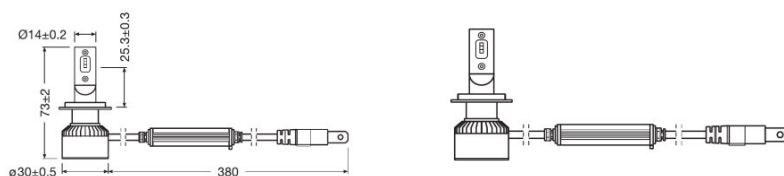

Dimensions & weight

Length	73.0 mm
Diameter	14.0 mm
Product weight	80.00 g

Lifespan

Lifespan B3	750 h
Lifespan Tc	2000 h
Guarantee	3 years

Product datasheet

Additional product data

Base (standard designation)	PX26d
-----------------------------	-------